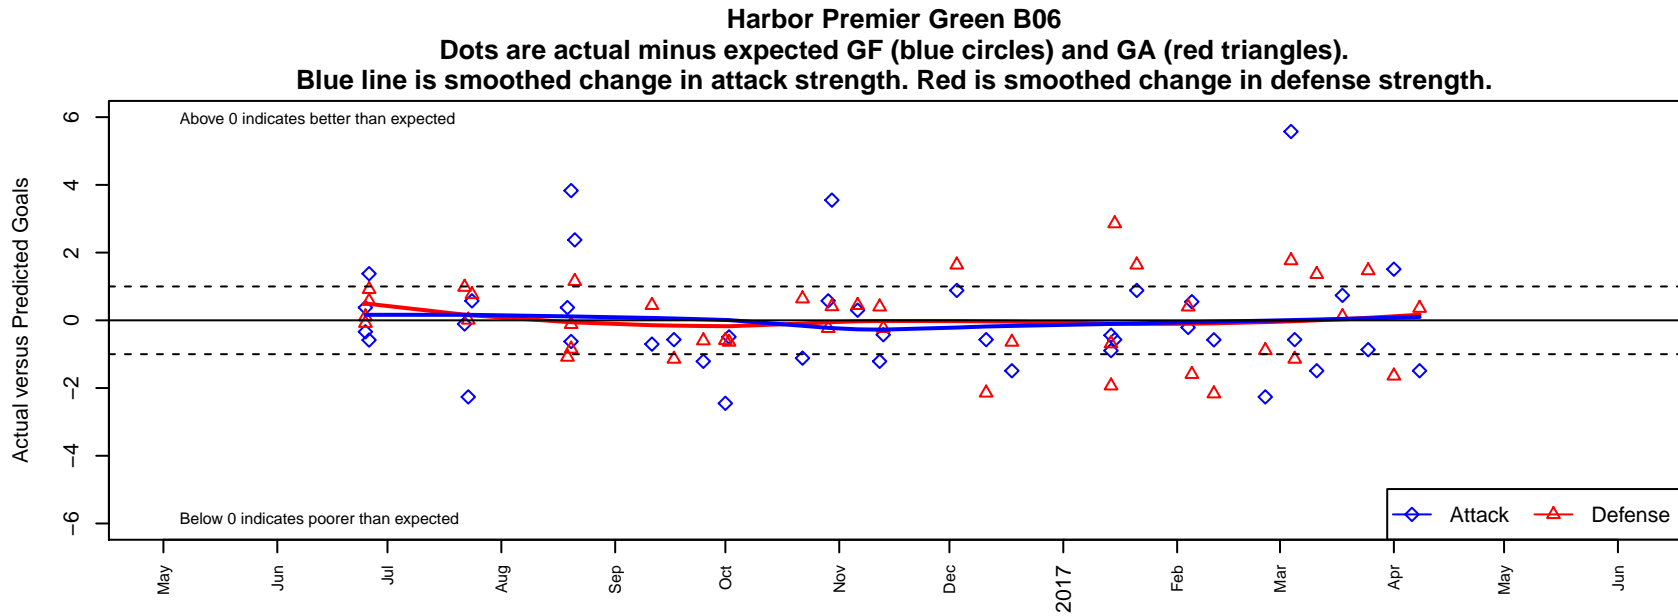

## Harbor Premier Green B06

Harbor FC  
 Gig Harbor, WA  
 B06 total strength=753  
 attack=0.88 defense=0.82  
 fall league = RCL B06 Div 2 9Aside  
 spr league = Win RCL B06 Div 2

alt names used:  
 Harbor Premier B06 Green A  
 Harbor Premier B06 Green  
 Harbor premier B06 Green  
 Harbor Premier B06 Green  
 Harbor premier B06 green  
 Harbor Premier B06 Green A  
 Harbor Premier B06 Green A

**attack and defense variance (black dot)  
relative to other teams  
and top 10 in region**

**attack and defense rating  
relative to others at age  
and all opponents in last 13 months**

**Performance relative to 13 month average**