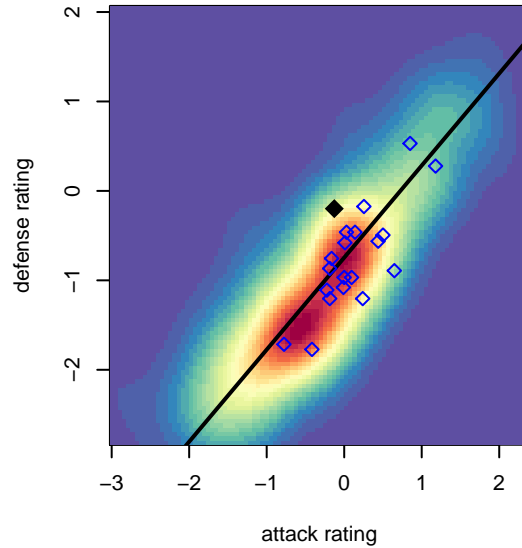

## Harbor Premier Green B06

Harbor FC  
 Gig Harbor, WA  
 B06 total strength=753  
 attack=0.88 defense=0.82  
 fall league = RCL B06 Div 2 9Aside  
 spr league = Win RCL B06 Div 2

alt names used:  
 Harbor Premier B06 Green A  
 Harbor Premier B06 Green  
 Harbor premier B06 Green  
 Harbor Premier B06 Green  
 Harbor premier B06 green  
 Harbor Premier B06 Green A  
 Harbor Premier B06 Green A

**attack and defense variance (black dot)  
relative to other teams  
and top 10 in region**

**attack and defense rating  
relative to others at age  
and all opponents in last 13 months**

**Performance relative to 13 month average**