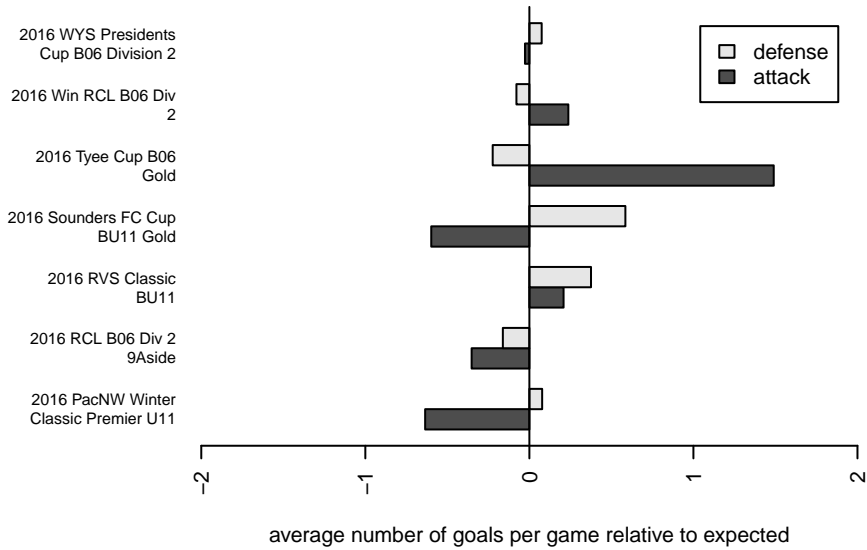

## Harbor Premier Green B06

Harbor FC  
 Gig Harbor, WA  
 B06 total strength=753  
 attack=0.88 defense=0.82  
 fall league = RCL B06 Div 2 9Aside  
 spr league = Win RCL B06 Div 2

alt names used:  
 Harbor Premier B06 Green A  
 Harbor Premier B06 Green  
 Harbor premier B06 Green  
 Harbor Premier B06 Green  
 Harbor premier B06 green  
 Harbor Premier B06 Green A  
 Harbor Premier B06 Green A

Venues played:  
 2016 RVS Classic BU11  
 2016 Sounders FC Cup BU11 Gold  
 2016 Tyee Cup B06 Gold  
 2016 RCL B06 Div 2 9Aside  
 2016 PacNW Winter Classic Premier U11  
 2016 Win RCL B06 Div 2  
 2016 WYS Presidents Cup B06 Division 2

**attack and defense variance (black dot)  
relative to other teams  
and top 10 in region**

**attack and defense rating  
relative to others at age  
and all opponents in last 13 months**

**Performance relative to 13 month average**