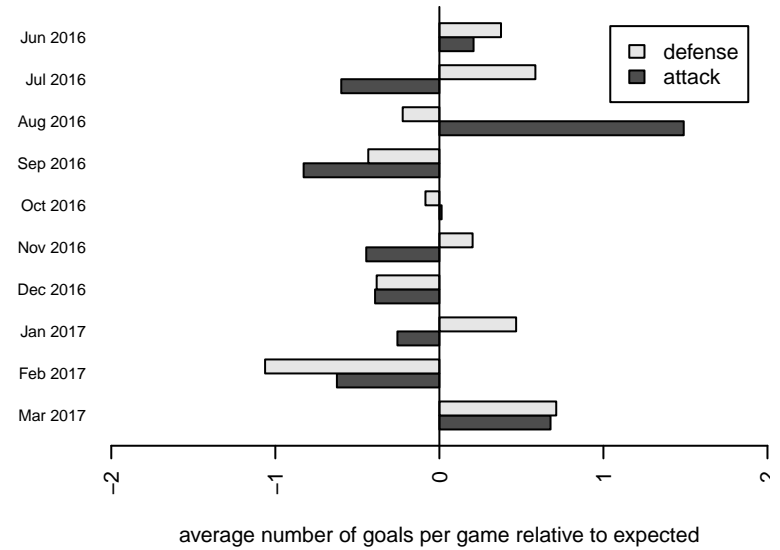

Performance relative to 13 month average