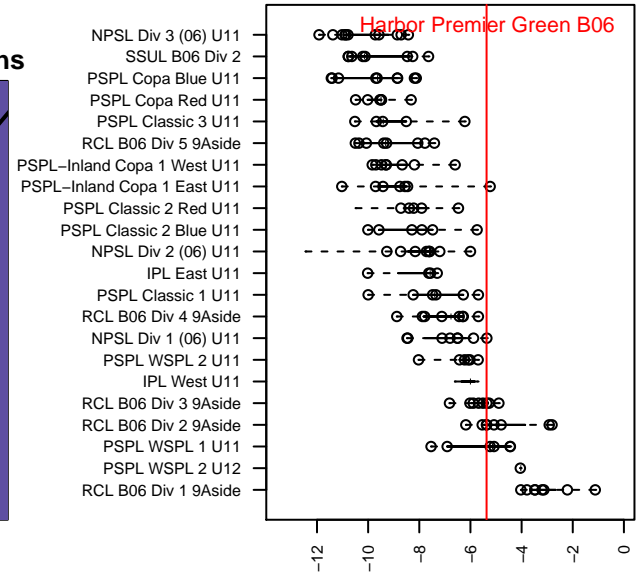

## Harbor Premier Green B06

Harbor FC  
 Gig Harbor, WA  
 B06 total strength=753  
 attack=0.88 defense=0.82  
 fall league = RCL B06 Div 2 9Aside  
 spr league = Win RCL B06 Div 2

alt names used:  
 Harbor Premier B06 Green A  
 Harbor Premier B06 Green  
 Harbor premier B06 Green  
 Harbor Premier B06 Green  
 Harbor premier B06 green  
 Harbor Premier B06 Green A  
 Harbor Premier B06 Green A

Venues played:  
 2016 RVS Classic BU11  
 2016 Sounders FC Cup BU11 Gold  
 2016 Tyee Cup B06 Gold  
 2016 RCL B06 Div 2 9Aside  
 2016 PacNW Winter Classic Premier U11  
 2016 Win RCL B06 Div 2  
 2016 WYS Presidents Cup B06 Division 2

**attack and defense variance (black dot)  
relative to other teams  
and top 10 in region**

**attack and defense rating  
relative to others at age  
and all opponents in last 13 months**

**Performance relative to 13 month average**